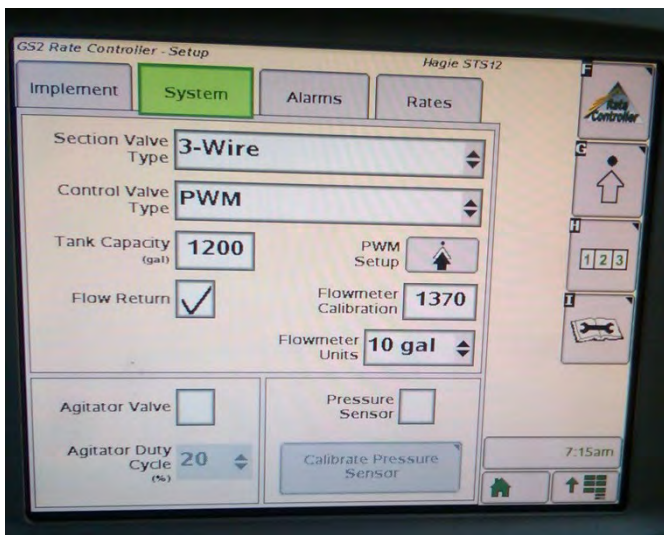

Pictures are provided for example purposes only. The configuration of your machine may differ from what is shown.

Typical Mounting of the 2600 or 2630 Display