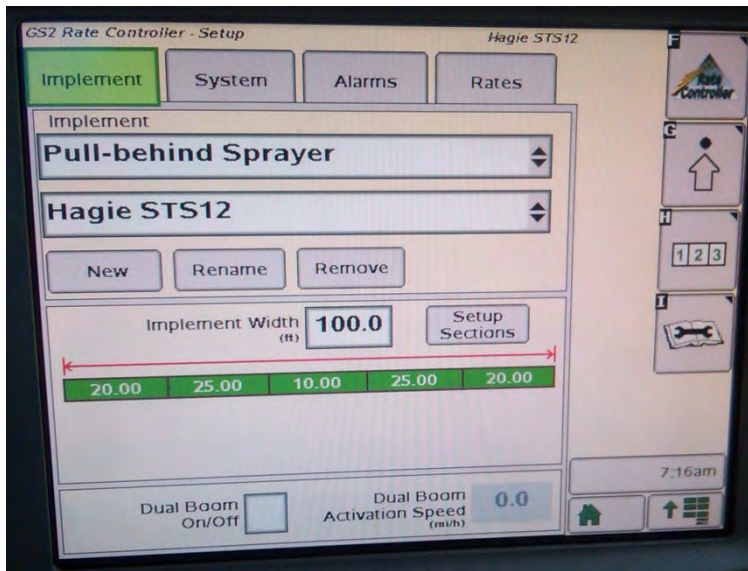

Pictures are provided for example purposes only. The configuration of your machine may differ from what is shown.

Typical Mounting of the 2600 or 2630 Display