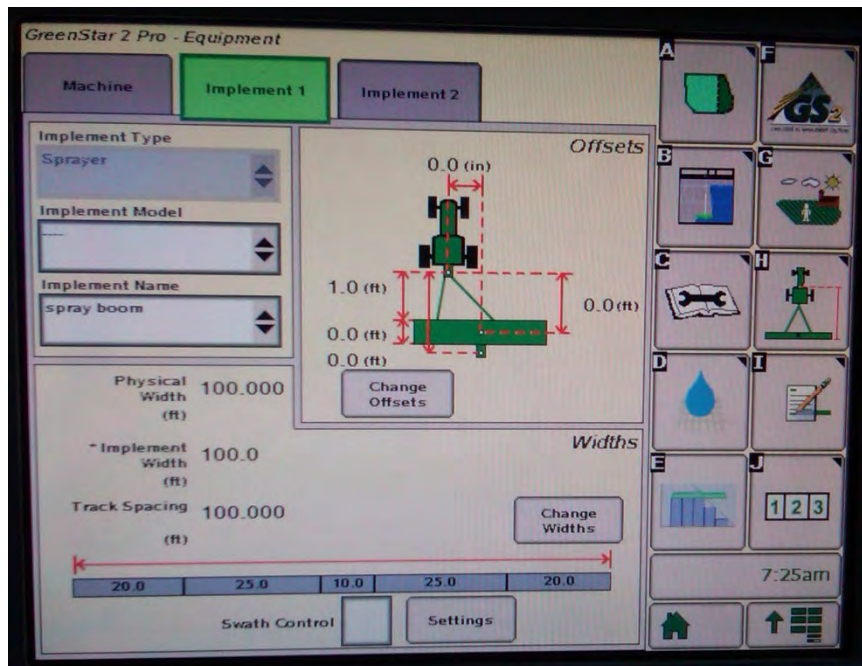

Pictures are provided for example purposes only. The configuration of your machine may differ from what is shown.

Typical Mounting of the 2600 or 2630 Display