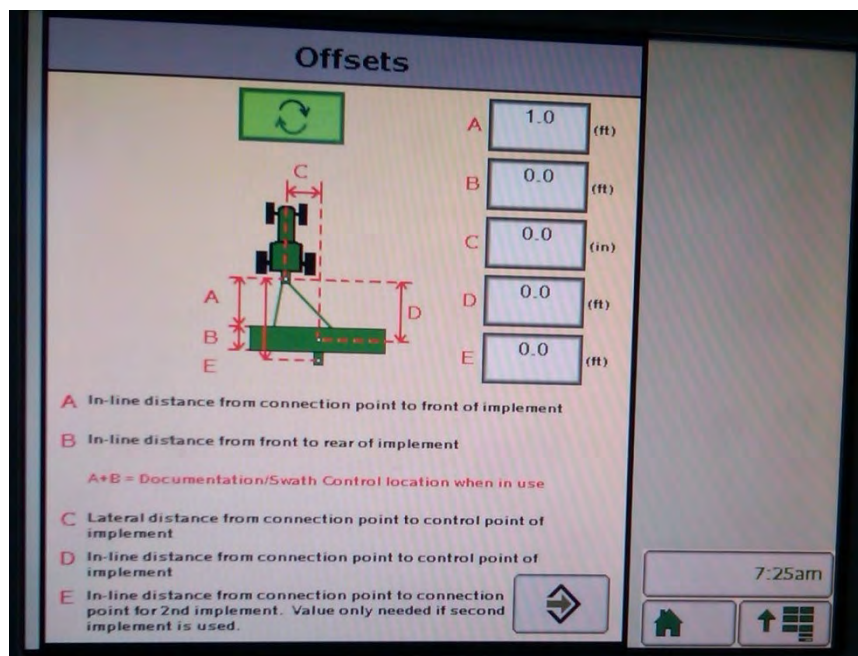

Pictures are provided for example purposes only. The configuration of your machine may differ from what is shown.

Typical Mounting of the 2600 or 2630 Display