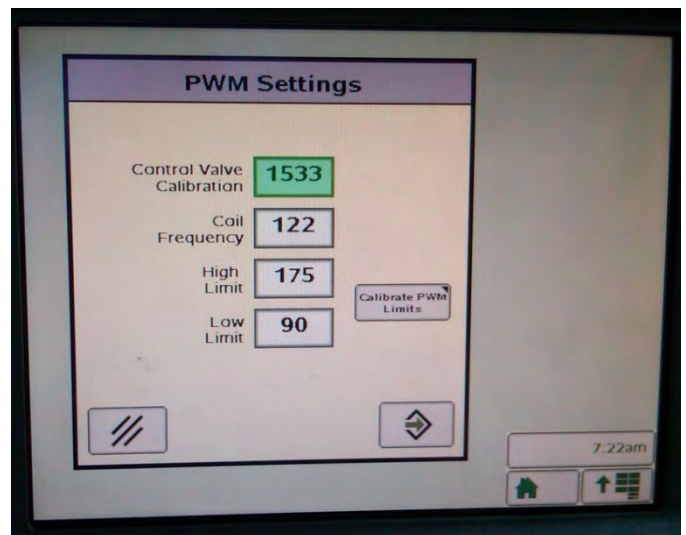

Pictures are provided for example purposes only. The configuration of your machine may differ from what is shown.

Typical Mounting of the 2600 or 2630 Display