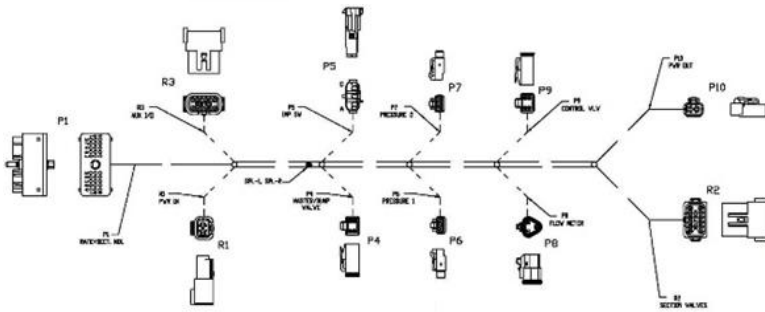

## Overview:

These adapter cables are used to adapt the Trimble Field-IQ™ module (80540 Harness) to various Raven™ NH3 components.

Adapt  
this unit to:

With the following  
adapter cables!!

Description	Part Number	List Price
Field-IQ™ (80540 Harness) to Raven™ Master Valve	AE27264	71.00
Field-IQ™ (80540 Harness) to Raven™ Flowmeter	AE27265	55.00
Field-IQ™ (80540 Harness) to Raven™ Fast Valve (Old Style)	AE27266	71.00
Field-IQ™ (80540 Harness) to Raven™ Control Valve (New Style)	AE27267	71.00
Field-IQ™ (80540 Harness) to Raven™ PSI Sensor	AE27268	55.00

<p>AE27264</p>	<p>AE27265</p>	<p>AE27266</p>
<p>AE27267</p>	<p>AE27268</p>	

*Please Note: If you need any kind of Adapter, Y Cable or Extension, give us a call – Ag Express® can Help You!*