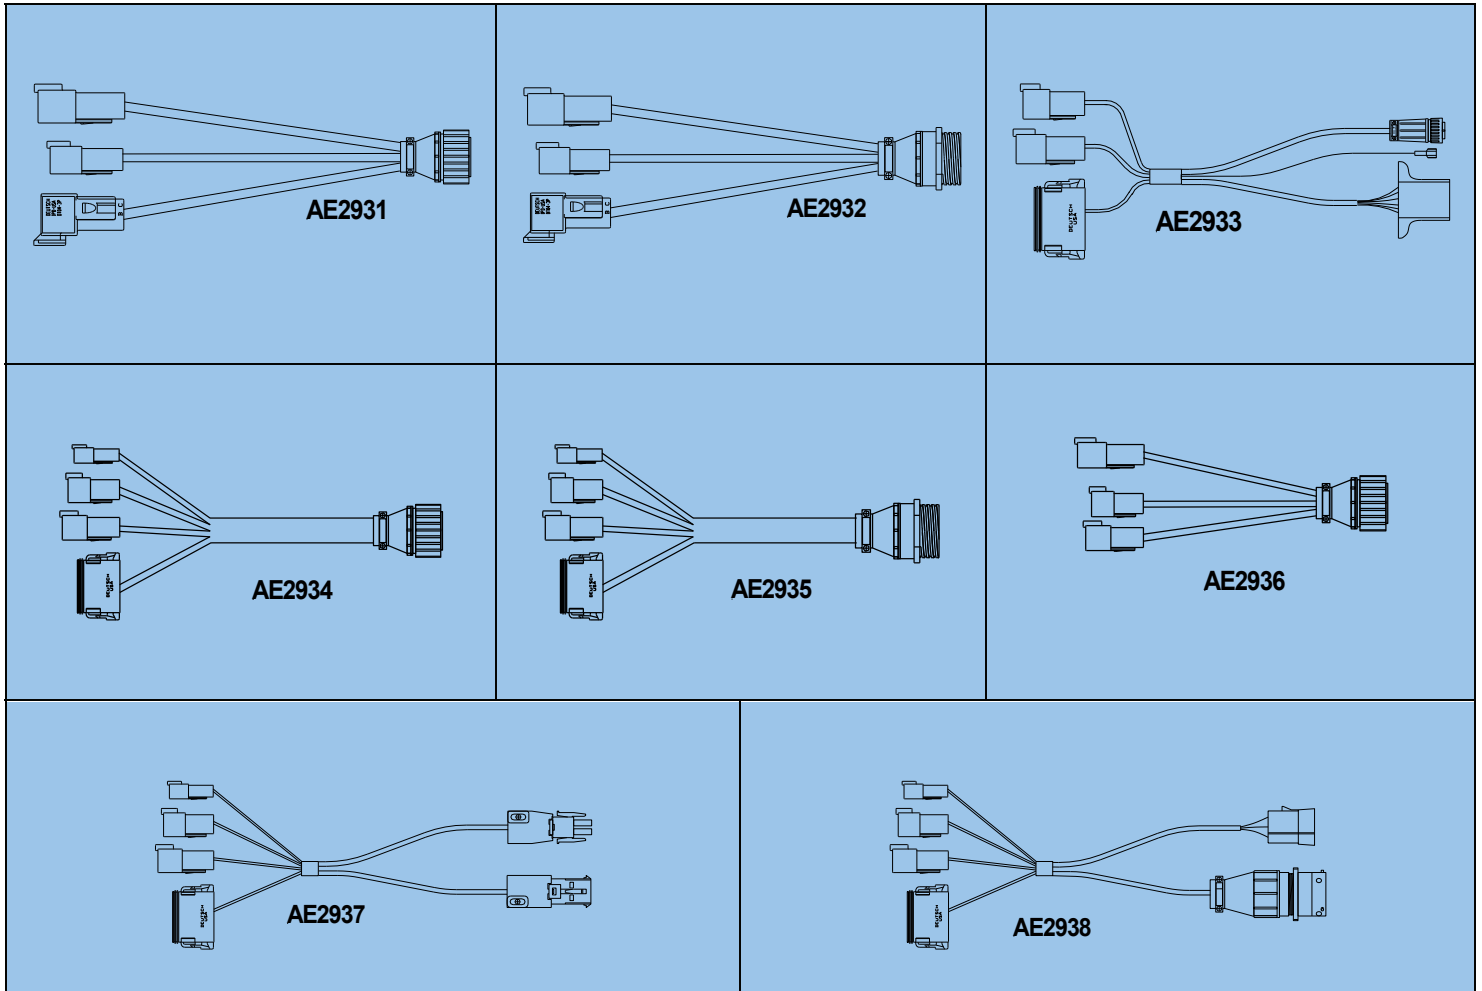

# Trimble® Field-IQ™ (80540 Harness) Adapters Continued...

Please Note: If you need any kind of Adapter, Y Cable or Extension, give us a call – Ag Express® can Help You!