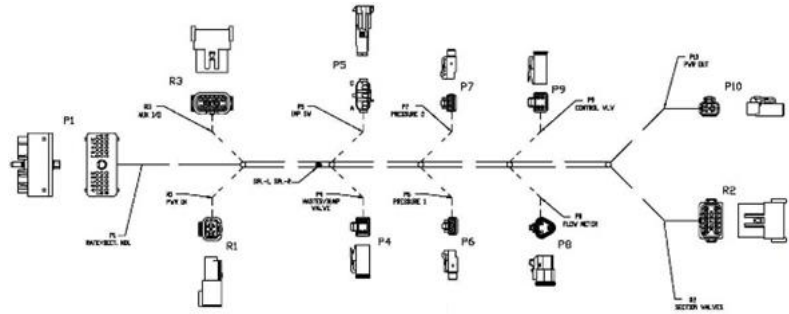

Trimble® Field-IQ™ (80540 Harness) Adapters

Overview:

These adapter cables are used to adapt the Trimble® Field-IQ™ module 80540 harness to various brands of sprayers & NH3 systems.

Adapt this unit:

To these units:

Description	Part Number	List Price
Field-IQ™ (80540 Harness) to DICKEY-john® CCS100 NH3 Imp Harness (14 Pin)	AE2931	140.00
Field-IQ™ (80540 Harness) to DICKEY-john® CCS100 Main Harness (16 Pin)	AE2932	140.00
Field-IQ™ (80540 Harness) to Raven™ 115-0159-405 Flow Cable Adapter	AE2933	140.00
Field-IQ™ (80540 Harness) to Raven™ New Style Flow Harness (16 Pin)	AE2934	140.00
Field-IQ™ (80540 Harness) to Raven™ 440/450 Console Harness (Reverse 16 Pin)	AE2935	140.00
Field-IQ™ (80540 Harness) to Raven™ 115-0171-195 Manure Harness (22 Pin)	AE2936	140.00
Field-IQ™ (80540 Harness) to TeeJet® 844 Classic (5 Boom) Adapter Cable	AE2937	185.00
Field-IQ™ (80540 Harness) to TeeJet® 844E Adapter Cable (3 Pin & 28 Pin)	AE2938	185.00

Please Note: If you need any kind of Adapter, Y Cable or Extension, give us a call – Ag Express® can Help You!

Trimble® Field-IQ™ (80540 Harness) Adapters Continued...

		
AE2931	AE3932	AE2933
		
AE2934	AE2935	AE2936
		
AE2937	AE2938	