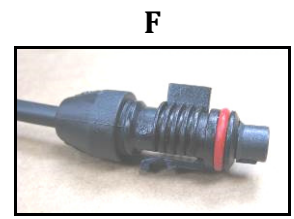

Description	Part Number	List Price	Connects FROM	Connects TO
AgCam® Harness to CabCAM™ Camera	AE5703	50.00	C	B
AgCam® Harness to Voyager™ Camera	AE5718	85.00	C	F
CabCAM™ Harness to AgCam® Camera	AE5719	50.00	A	D
CabCAM™ Harness to Voyager™ Camera	AE5720	75.00	A	F
Voyager™ Harness to CabCAM™ Camera	AE5721	75.00	E	B
Voyager™ Harness to AgCam® Camera	AE5722	85.00	E	D

A
CabCAM™
Harness
Connector

B
CabCAM™
Camera
Connector

C
AgCam®
Harness
Connector

D
AgCam®
Camera
Connector

E
Voyager™
Harness
Connector

F
Voyager™
Camera
Connector