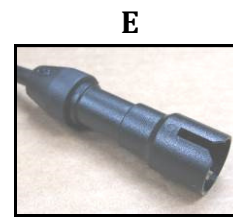

Description	Part Number	List Price	Connects FROM	Connects TO
AgCam® Harness to CabCAM™ Camera	AE5703	50.00	C	B
AgCam® Harness to Voyager™ Camera	AE5718	85.00	C	F
CabCAM™ Harness to AgCam® Camera	AE5719	50.00	A	D
CabCAM™ Harness to Voyager™ Camera	AE5720	75.00	A	F
Voyager™ Harness to CabCAM™ Camera	AE5721	75.00	E	B
Voyager™ Harness to AgCam® Camera	AE5722	85.00	E	D

A
CabCAM™
Harness
Connector

B
CabCAM™
Camera
Connector

C
AgCam®
Harness
Connector

D
AgCam®
Camera
Connector

E
Voyager™
Harness
Connector

F
Voyager™
Camera
Connector