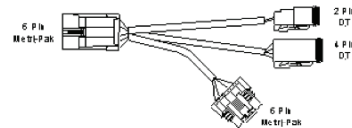

AE3067-25CAN