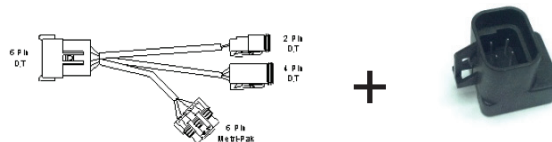

*AE3073-25CAN

(*Note) Only required if **NOT** using an AE3073RX cable and you need to hook up a CAN Planter Frame Control Box or CAN Clutch Disengage Box.