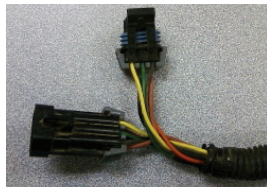

## → AE3067 Harness Planter Frame Control Adapters (Optional)

CAN Planter Frame Control Box

CAN L/R Clutch Disengage Box

- Used with the CAN Frame Control Box on JD® Front Fold Planters & AE3067 Cab Harness

Description	Part Number	List Price
4/5V Planter Frame Control Adapter w/built in 4/5V terminator	AE3067-45CAN	120.00
2.5V Planter Frame Control Adapter	AE3067-25CAN	70.00

AE3067-45CAN

AE3067-25CAN

4/5 V CAN Connectors