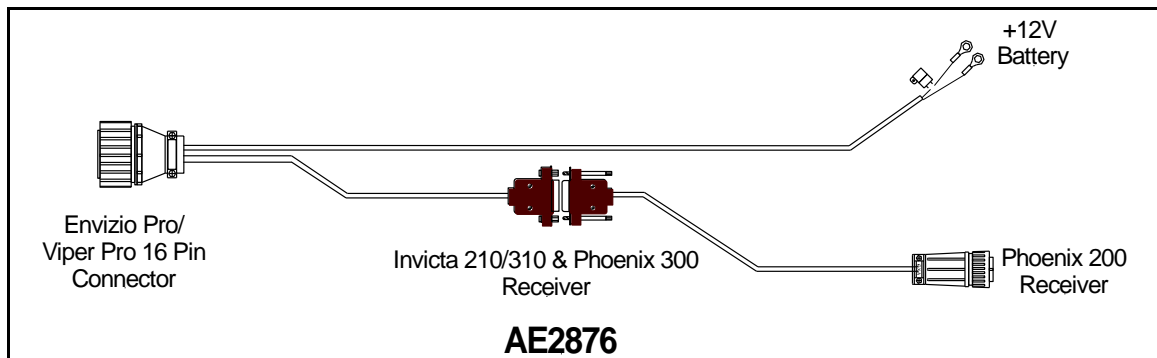

AFS® Pro 600/Pro 700 and IntelliView™ Universal Mapping Harness

Overview:

- Allows you to do mapping with an ATV, UTV, Pickup, or any vehicle.
- Wired to connect to AFS®/Trimble® receivers with a 12 pin DTM Deutsch connector. **Built in CAN Bus compatibility for RTX applications.**
- Adapters are available for 3rd party receivers via RS232 communication. Call for details.

Description	Part Number	List Price
AFS®Pro 600/Pro 700 and IntelliView™ Mapping Harness	AE2871	220.00

Envizio Pro™/Viper Pro™ Universal Mapping Harness

Overview:

- Allows you to do mapping with an ATV, UTV, Pickup, or any vehicle.
- Wired to connect to Raven™ Invicta™ 210/310/Phoenix 300™ receivers from the Raven™ standard RS232 port, & Phoenix 200™ receivers with a built in adapter to the plastic 8 pin connector.
- Adapters are available for 3rd party receivers via RS232 communication. Call for details.