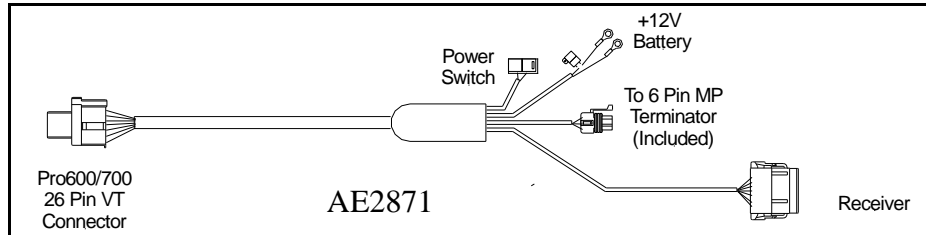

AFS®Pro 600/Pro 700 and IntelliView™ ISO Cab Harness CAN Receiver Adapter

Overview:

- Allows the addition of an AFS®/Trimble® receiver to the CAN Bus through the CAN terminator connector.

Description	Part Number	List Price
CAN Bus Adapter for AFS® and Trimble® Receiver	AE2872RX	85.00
RS232 Adapter for AFS® and Trimble® Receiver (5 pin Metri-Pak)	AE2872RS232	85.00

Description	Part Number	List Price
AFS®Pro 600/Pro 700 and IntelliView™ Mapping Harness	AE2871	220.00

Envizio Pro™/Viper Pro™ Universal Mapping Harness

Overview:

- Allows you to do mapping with an ATV, UTV, Pickup, or any vehicle.
- Wired to connect to Raven™ Invicta™ 210/310/Phoenix 300™ receivers from the Raven™ standard RS232 port, & Phoenix 200™ receivers with a built in adapter to the plastic 8 pin connector.
- Adapters are available for 3rd party receivers via RS232 communication. Call for details.