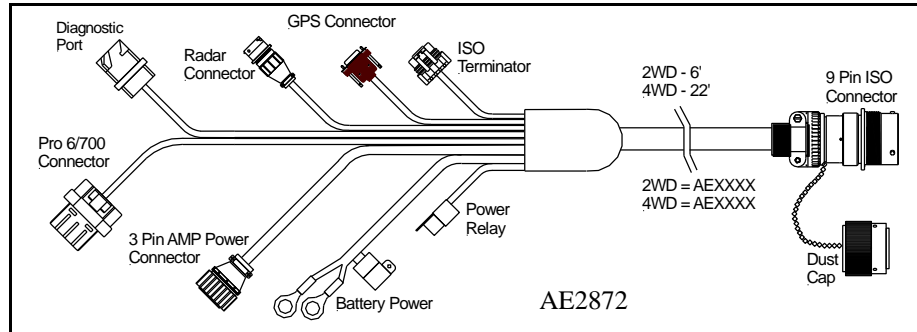

AFS®Pro 600/Pro 700 and IntelliView™ ISO Cab Harness

Overview:

- Allows you to use your CIH™ implement and AFS®Pro 600/Pro 700 on any tractor.
- This harness will work on any make or model of tractor that does **not** have an ISO connection.
- Includes the stainless steel SMV mounting bracket (as shown on page 54) and dust cap for the ISO implement connector.
- CAN Bus compatible for use with AFS®/Trimble® receivers with the addition of AE2872RX harness.
- Terminator is included with the harness.

AFS®Pro 600/Pro 700 and IntelliView™ ISO Cab Harness CAN Receiver Adapter

Overview:

- Allows the addition of an AFS®/Trimble® receiver to the CAN Bus through the CAN terminator connector.

Description	Part Number	List Price
CAN Bus Adapter for AFS® and Trimble® Receiver	AE2872RX	85.00
RS232 Adapter for AFS® and Trimble® Receiver (5 pin Metri-Pak)	AE2872RS232	85.00

AFS® Pro 600/Pro 700 and IntelliView™ Universal Mapping Harness

Overview:

- Allows you to do mapping with an ATV, UTV, Pickup, or any vehicle.
- Wired to connect to AFS®/Trimble® receivers with a 12 pin DTM Deutsch connector. **Built in CAN Bus compatibility for RTX applications.**
- Adapters are available for 3rd party receivers via RS232 communication. Call for details.

Description	Part Number	List Price
AFS®Pro 600/Pro 700 and IntelliView™ Mapping Harness	AE2871	220.00

Envizio Pro™/Viper Pro™ Universal Mapping Harness

Overview:

- Allows you to do mapping with an ATV, UTV, Pickup, or any vehicle.
- Wired to connect to Raven™ Invicta™ 210/310/Phoenix 300™ receivers from the Raven™ standard RS232 port, & Phoenix 200™ receivers with a built in adapter to the plastic 8 pin connector.
- Adapters are available for 3rd party receivers via RS232 communication. Call for details.